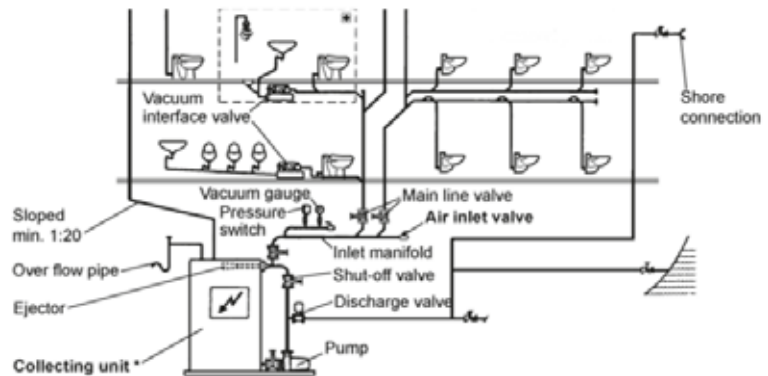

Cleantech Solutions.
Anywhere.

Ilalco
Fluid Technology

EVAC VACUUM INTERFACE VALVES

Connect gravity-based appliances

Benefits

- Fully automatic – no electricity required.
- Corrosion resistant tanks.
- Quiet flush operation.
- Reliable operation with proven design.
- Low vacuum requirement (over -25k Pa) with 80 mm static head.
- Flush memory included with activator.

EVAC VACUUM INTERFACE VALVES

Vacuum interface valves (VIVs) are used to connect gravity-based appliances to a vacuum sewage system. The VIVs allow standard bathroom fittings to be connected to the vacuum drainage system in new-build applications, while eliminating the need to replace existing fittings in refurbishment projects.

2 Liter

5 Liter

Features

Dimensions	
2 Liter	
Height	500 mm
Width	245 mm
Depth	489 mm
Weight	3,5 kg
Capacity	-30 kPa: 1.20l/s
Connections	Outlet/vacuum line: Rubber bend connection to pipe DN40 Inlet/gravity line: Straight connection to pipe DN40

Dimensions	
5 Liter	
Height	310 mm
Width	184 mm
Depth	542 mm
Weight	6 kg
Capacity	-30 kPa: 1.20l/s
Connections	Outlet/vacuum line: Rubber bend connection to pipe DN40 Inlet/gravity line: Straight connection to pipe DN40